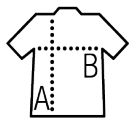

page 122

Quality

BRUSHED FLEECE 280
50% Ringspun cotton - 50% polyester
Brushed fleece lining
Elastane rib hem and cuffs

Style

Set in sleeves
2 kangaroo pockets
Lined and contrasted hood and drawstring
Hidden zipper
Straight cut

Available sizes

Sizes	S	M	L	XL	XXL	3XL
A/B	69/51	71/54	73/57	75/60	77/63	79/66

Available colours

White

Royal blue

Black

French navy

Packaging